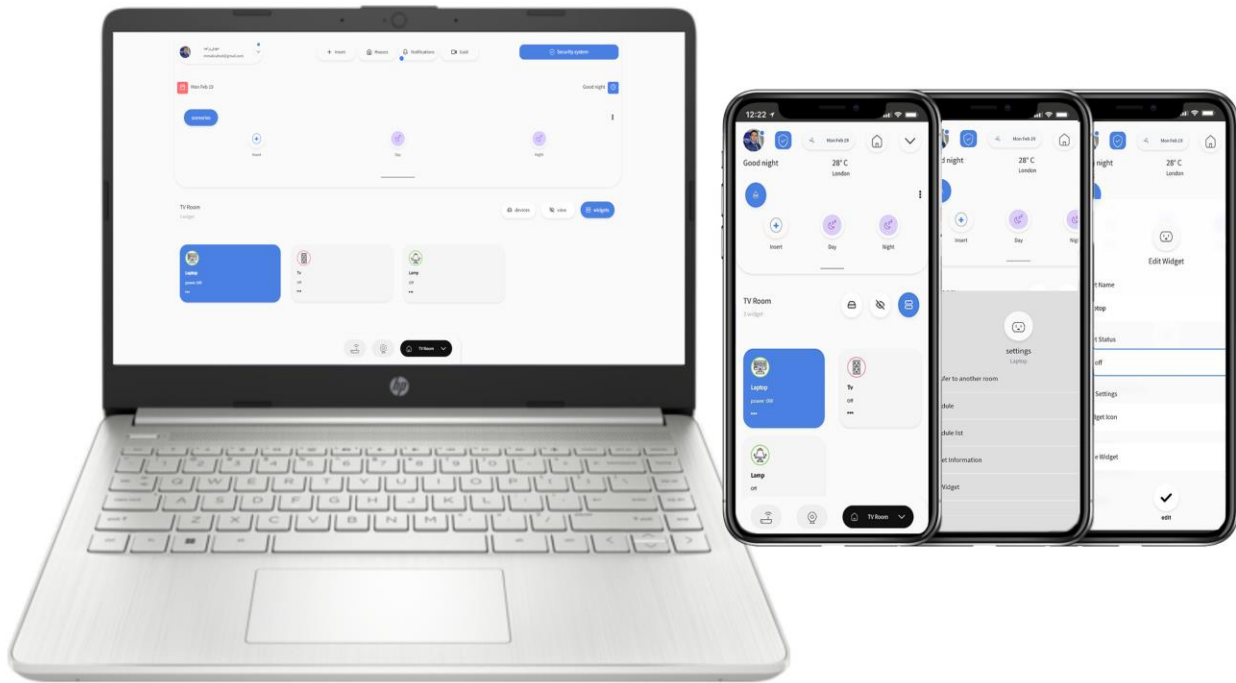

SMART BUILDING CATALOG YEAR 2024

MANDEGAR IoT PLATFORM

As a reliable knowledge-based company in the field of smart buildings, Mandegar Madar Avin Company strives to improve and optimize energy consumption and building space with its continuous efforts. Using new and advanced technologies, this company has produced a comprehensive Internet of Things platform that provides the ability to connect and control various devices in buildings. This company allows its customers to connect and control electronic devices, lighting, heating and cooling, security and many other systems.

INNOVATION IS IN YOUR HANDS

With our modern and unique smart solutions

SMART BUILDING

Intelligence and innovation in your hands, a unique building

Almost all of us use some kind of smartness in our daily activities, such as automatic garage doors, alarm clocks, stove timers, and remote controls. But when we talk about smart home, we mean something more. In simple words, a smart home is a modern house or building in which all its components and electrical appliances work well together through a central integrated system. In a smart home, you can access all the facilities of the home from wherever you are, even if you are all over the world. Be the world, easily control through your mobile, computer or even smart TVs. You can also have preset programs for different parts of the house, or even when you are not at home.

Wall Touch Keys

Mandegar Madar Avin's long-lasting wall crown switches are able to work without the need for changes in the wiring of buildings. These switches have the ability to control any lighting lines up to the specified power by silent electronic switches. You can also use them from anywhere through the Internet in the world.